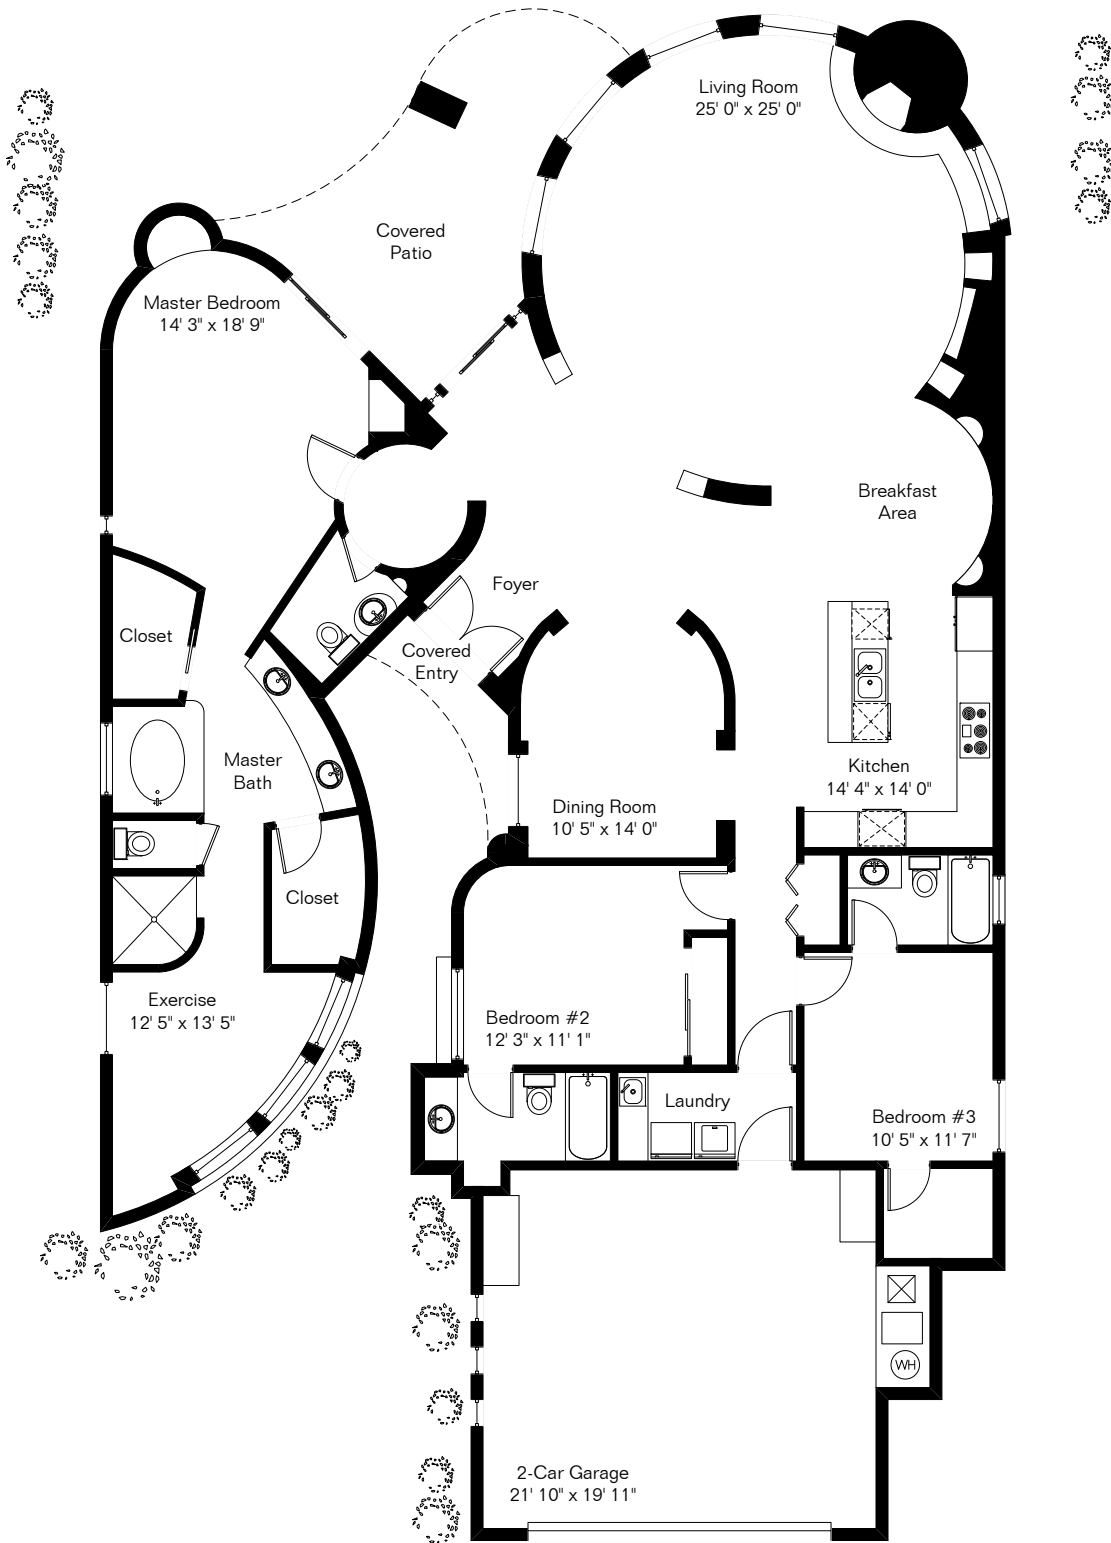

The square footages and room size information are deemed to be reliable but are not guaranteed and should be independently verified.

# 1028 W Lone Mesquite Dr

Site Visit July 2018

Copyright 2018 Floor Plans First! LLC  
All Rights Reserved.

[www.FloorPlansFirst.com](http://www.FloorPlansFirst.com)

Toll Free (877) 887-1500  
Voice (520) 881-1500  
Fax (520) 791-7701